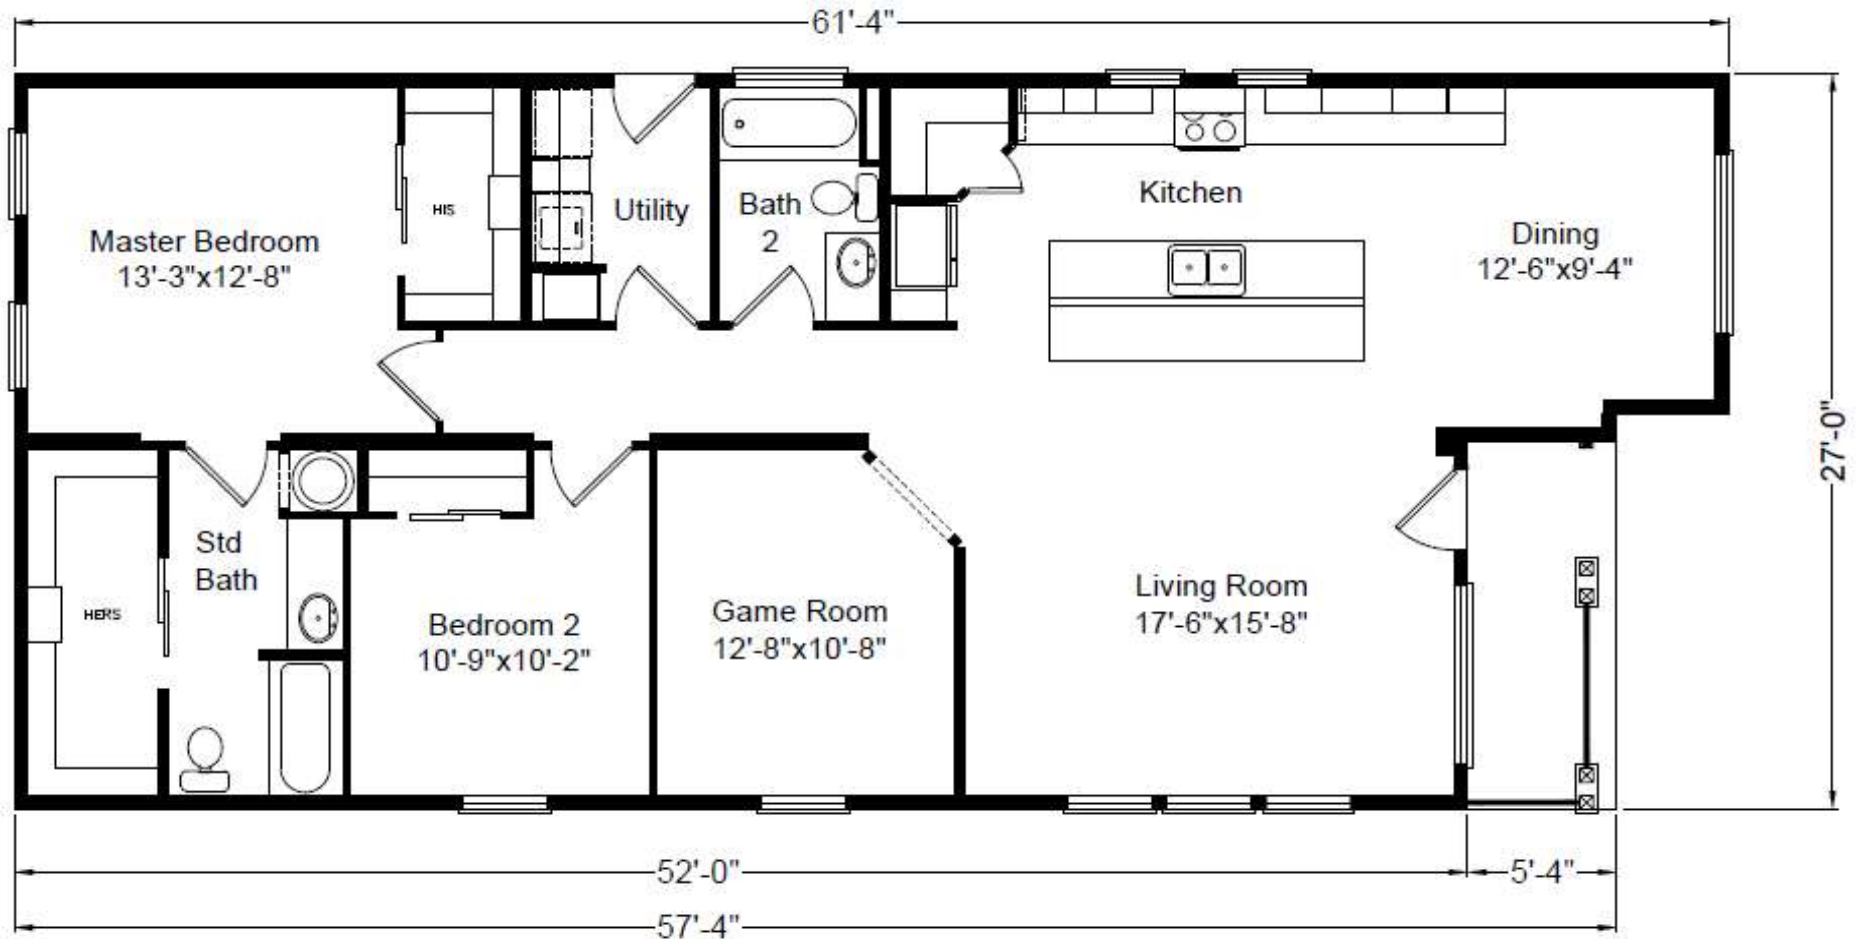

# The Lakewood

**CRYSTAL MOUNTAIN MHC**

— ENUMCLAW, WA —