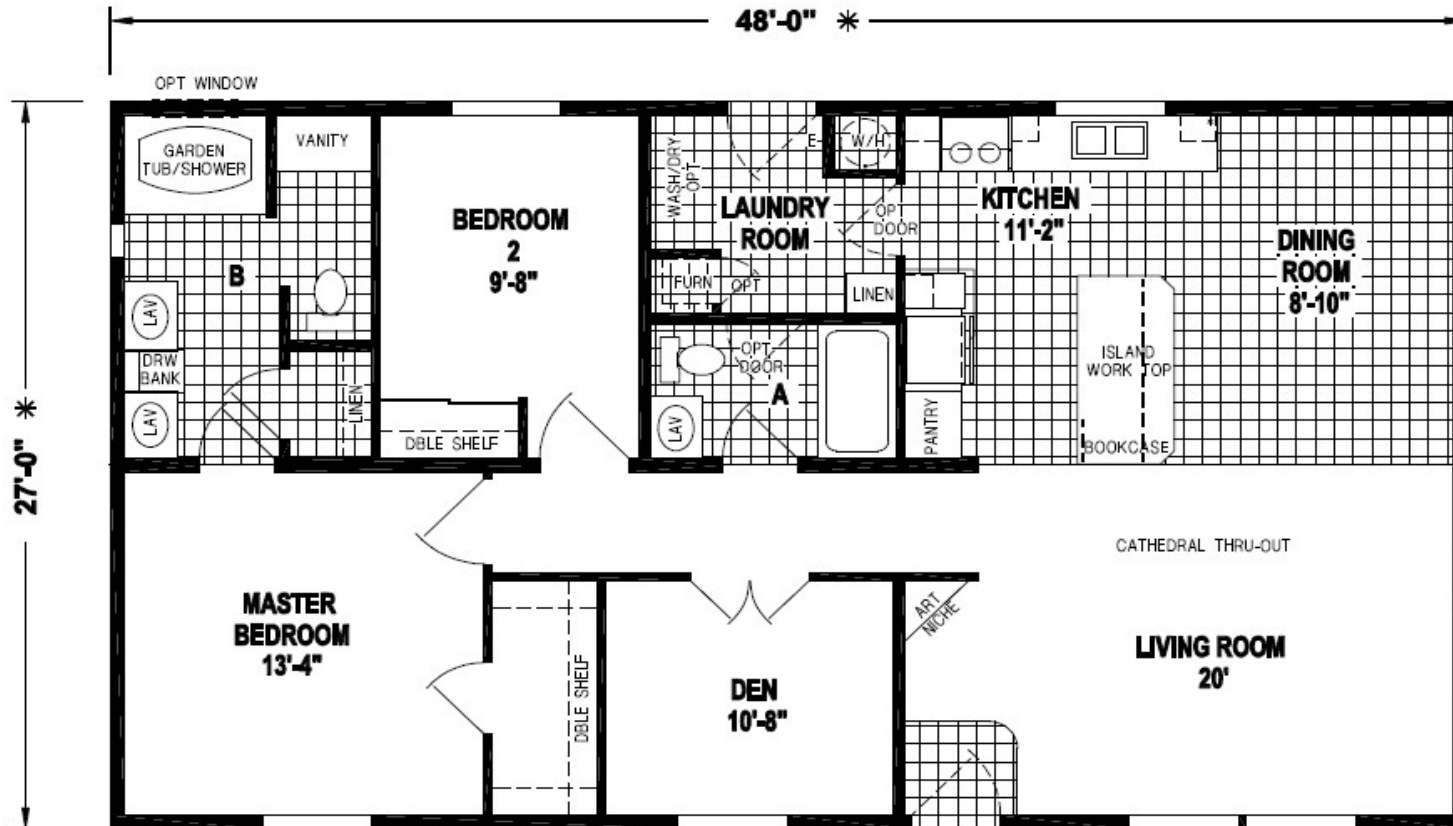

The Rainier

1227CT/4828 (1,296 SQ. FT.) 2BEDROOM - 2BATHS - CATHEDRAL THRU-OUT

CRYSTAL MOUNTAIN MHC

— ENUMCLAW, WA —