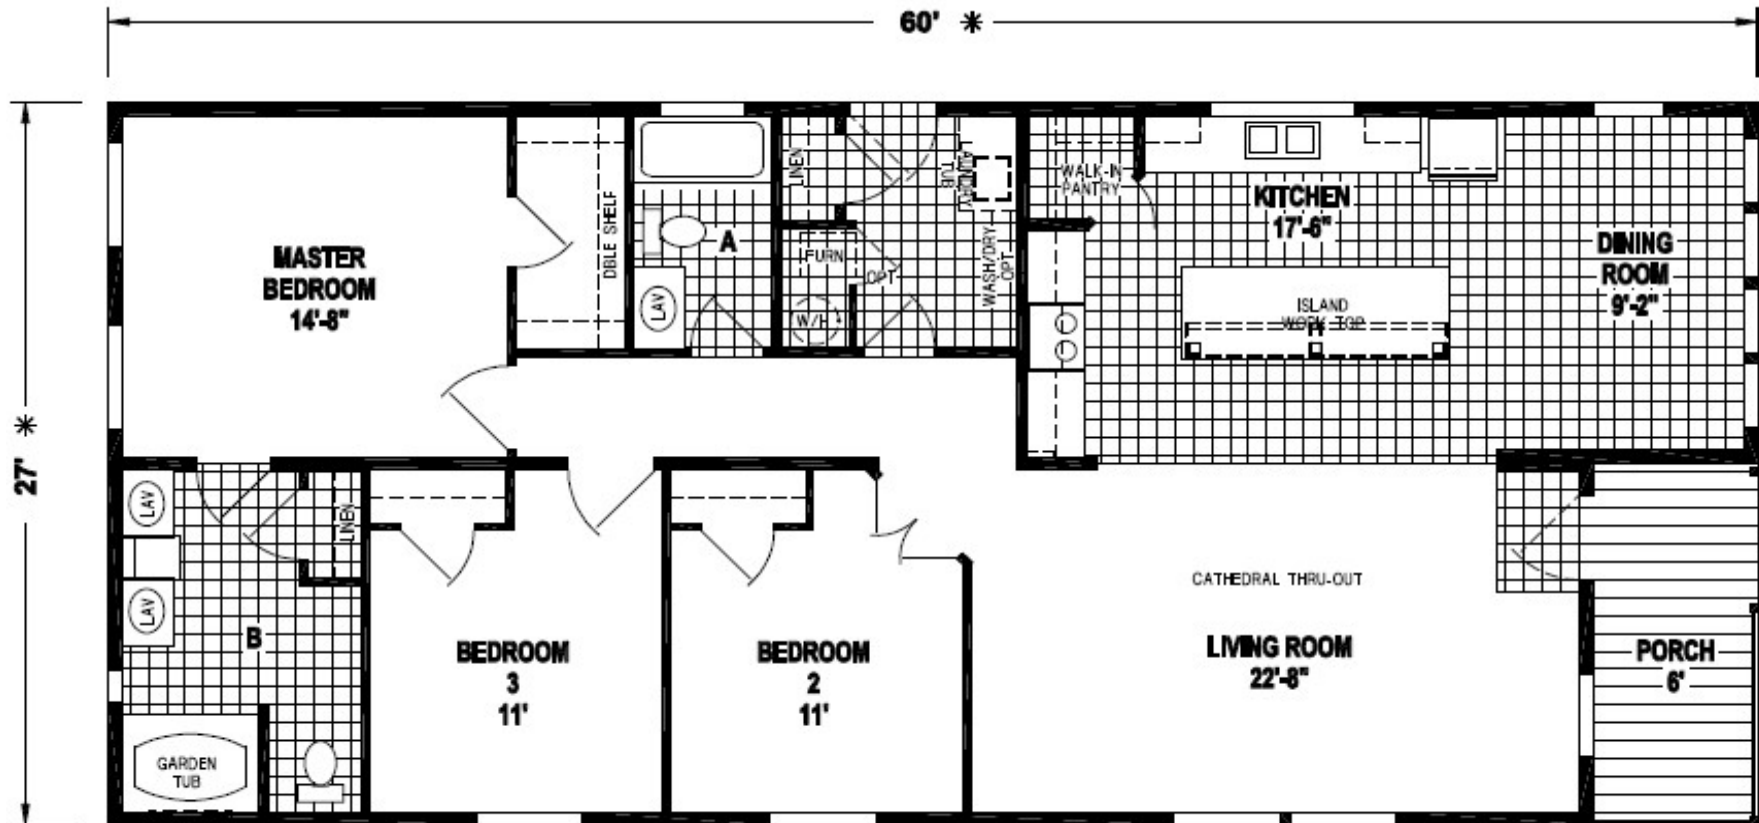

The Majestic

OPT WINDOW
1285CT/6028 (1,620 SQ. FT.) 3BEDROOM - 2BATHS - CATHEDRAL THRU-OUT

CRYSTAL MOUNTAIN MHC

— ENUMCLAW, WA —