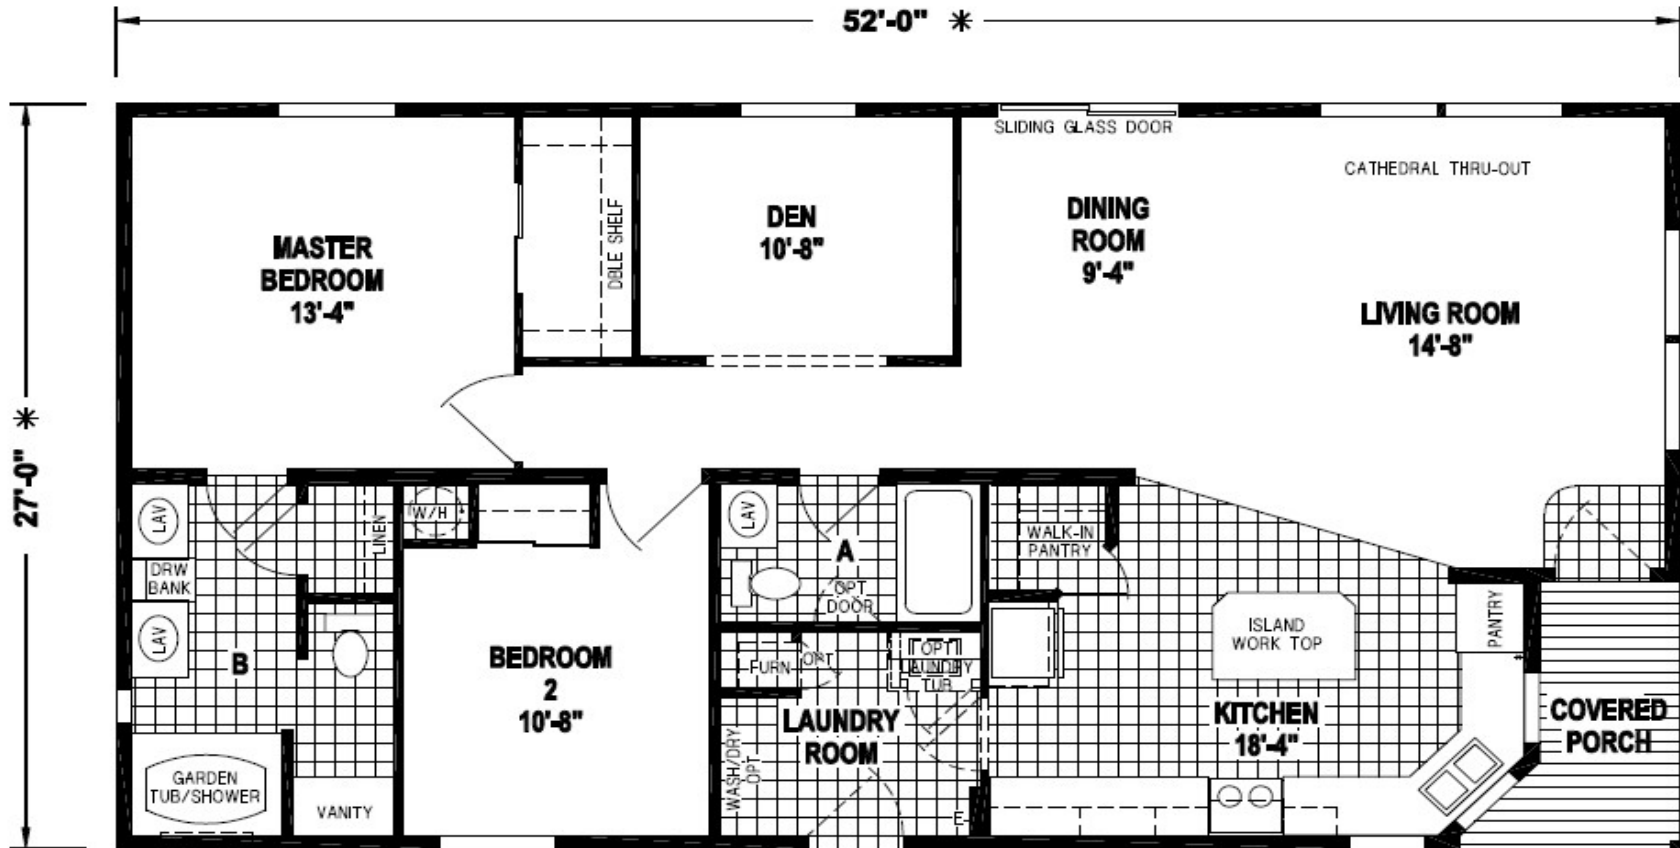

# The Grand

1218CT/5228 (1,354 SQ. FT.) 2BEDROOM - 2BATHS - CATHEDRAL THRU-OUT

**CRYSTAL MOUNTAIN MHC**

— ENUMCLAW, WA —