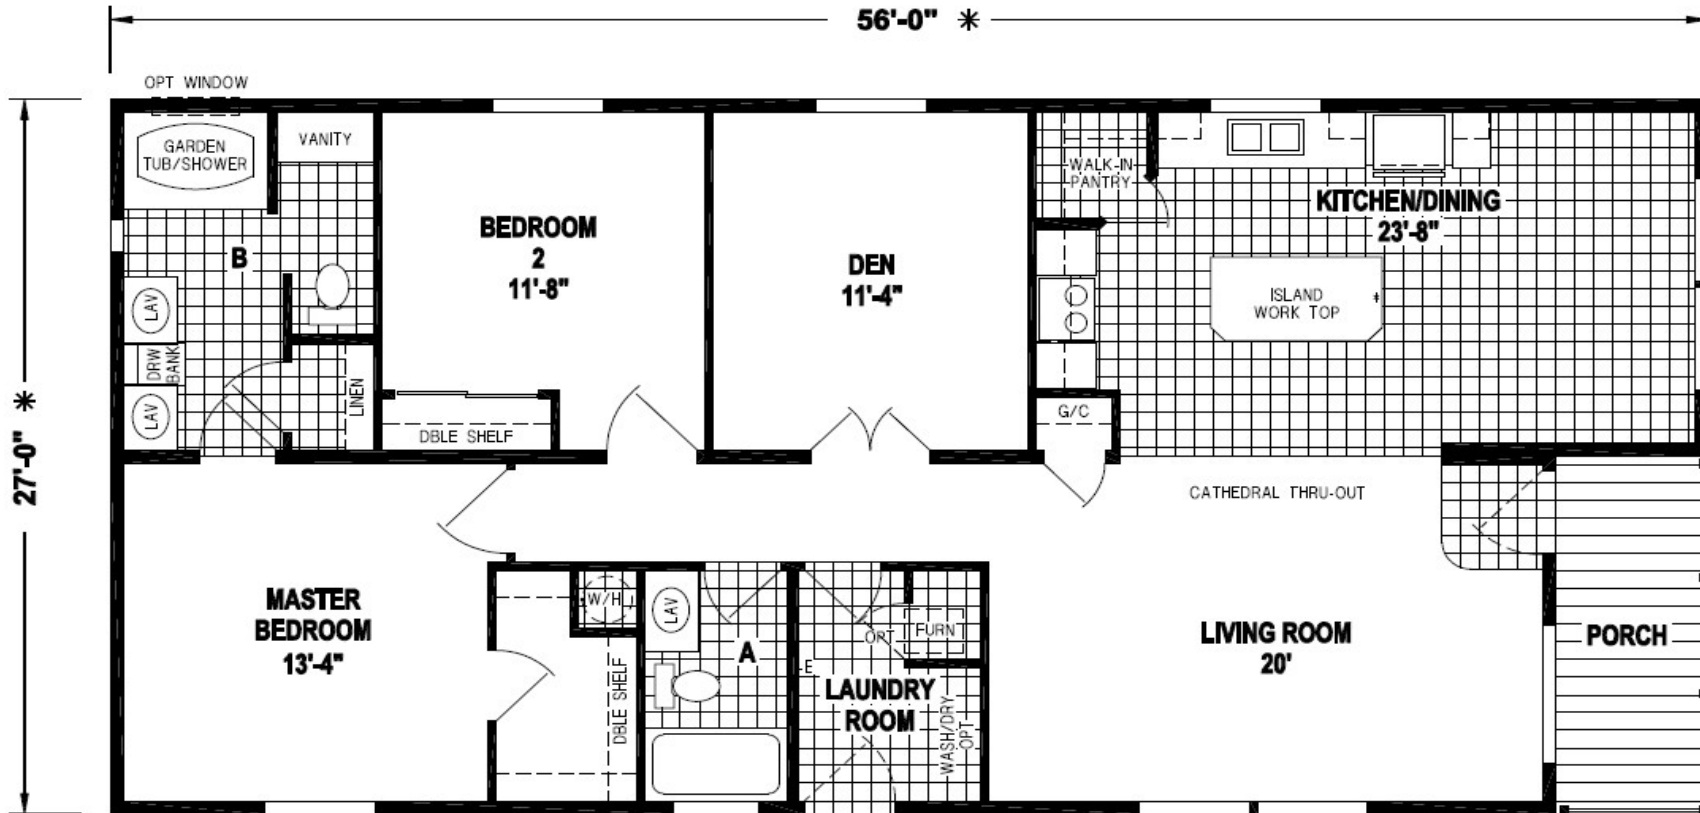

The Eagle

1272CT/5628 (1,440 SQ. FT.) 2BEDROOM - 2BATHS - CATHEDRAL THRU-OUT

CRYSTAL MOUNTAIN MHC

— ENUMCLAW, WA —