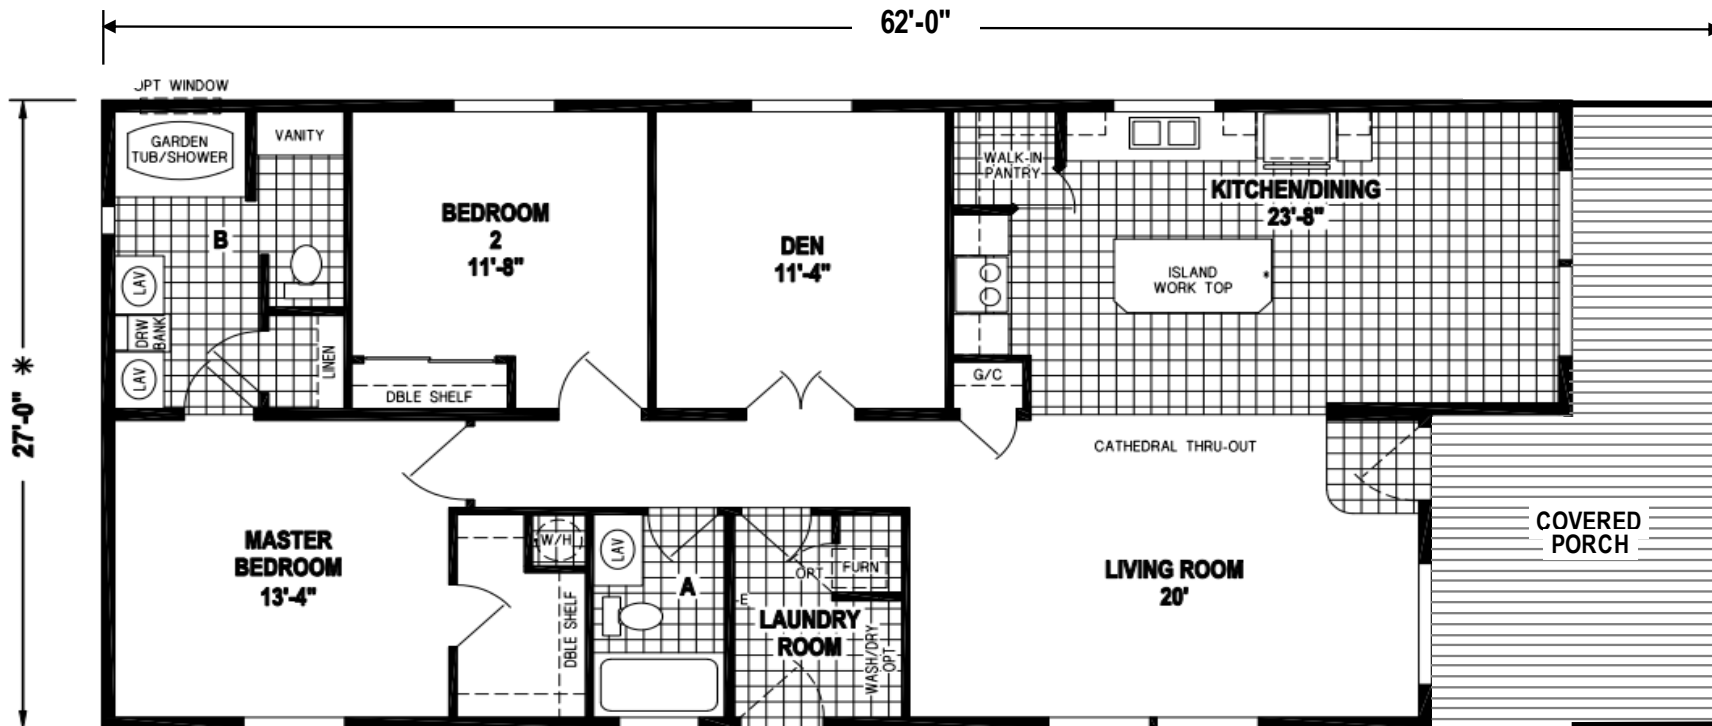

CRYSTAL MOUNTAIN MHC

— ENUMCLAW, WA —

1272CT/5628 (1,440 SQ. FT.) 2BEDROOM - 2BATHS - CATHEDRAL THRU-OUT

Skyline Homes

WESTRIDGE 1272CT