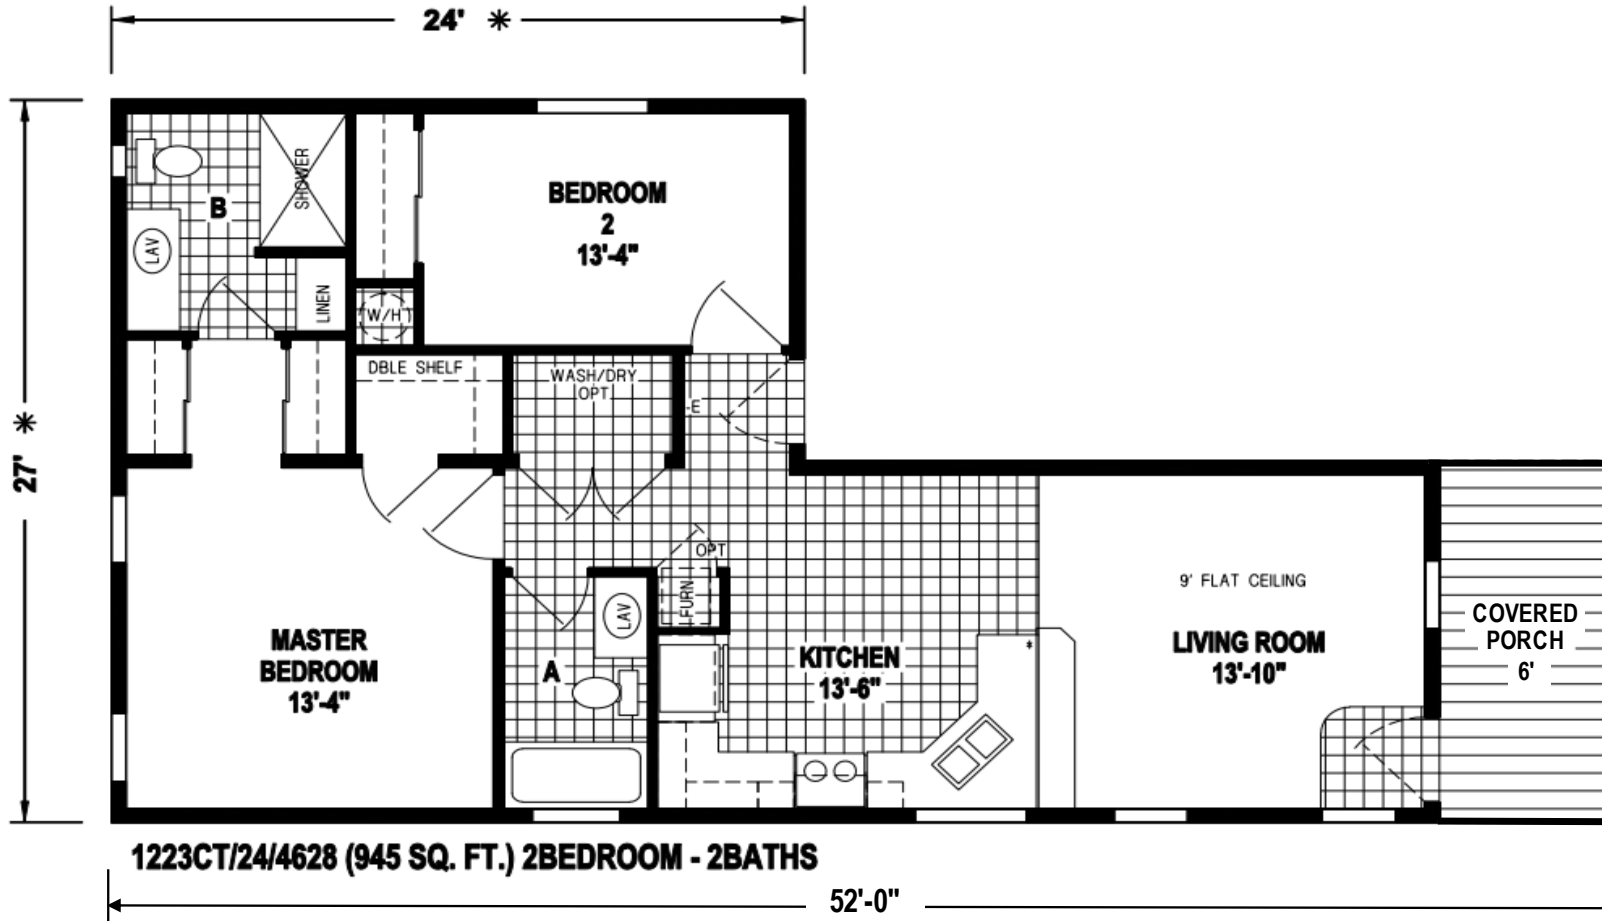

CRYSTAL MOUNTAIN MHC

— ENUMCLAW, WA —

Skyline Homes

WESTRIDGE 1223CT