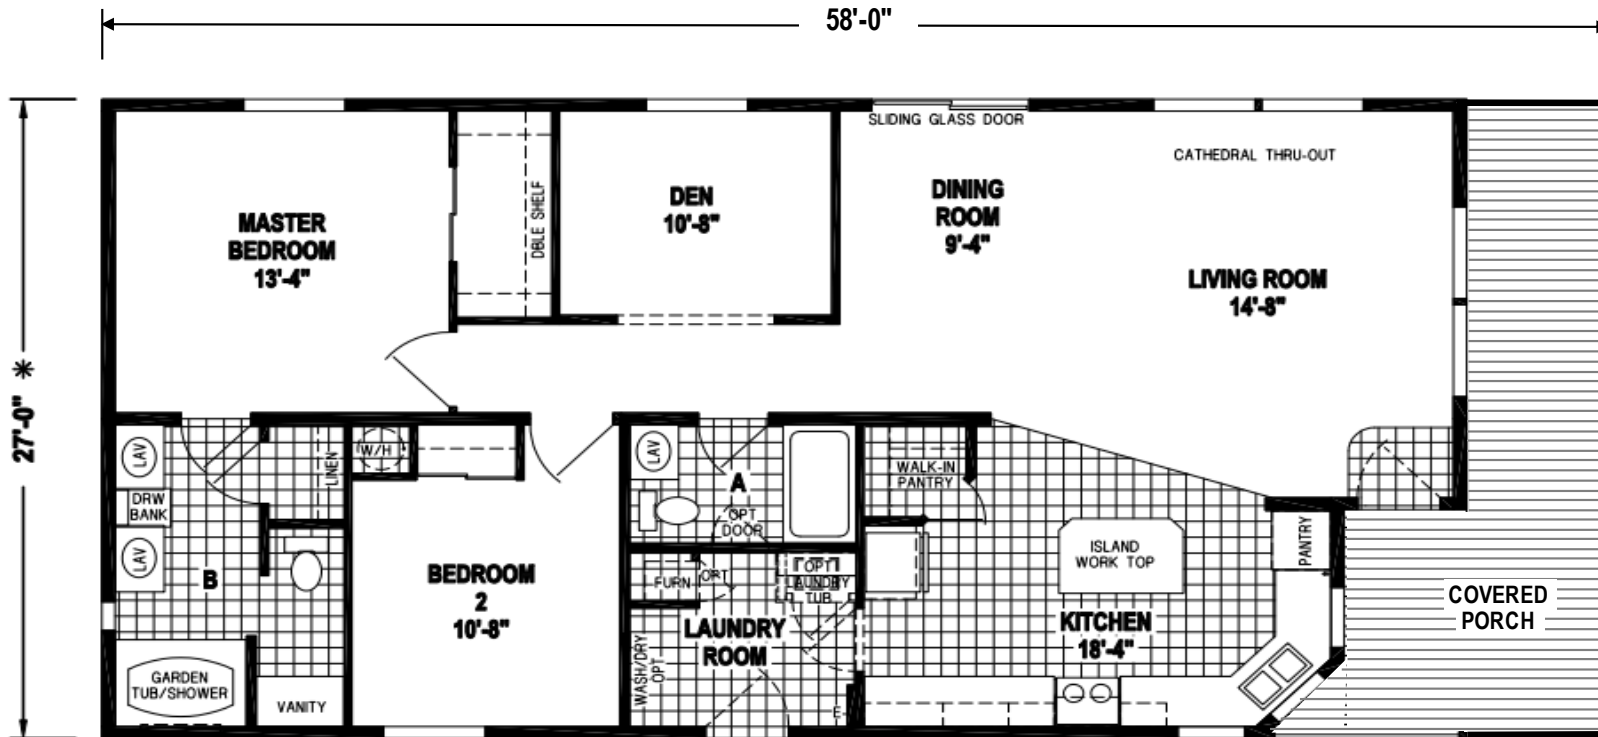

CRYSTAL MOUNTAIN MHC

— ENUMCLAW, WA —

OPT WINDOW
1218CT/5228 (1,354 SQ. FT.) 2BEDROOM - 2BATHS - CATHEDRAL THRU-OUT

Skyline Homes
WESTRIDGE 1218CT