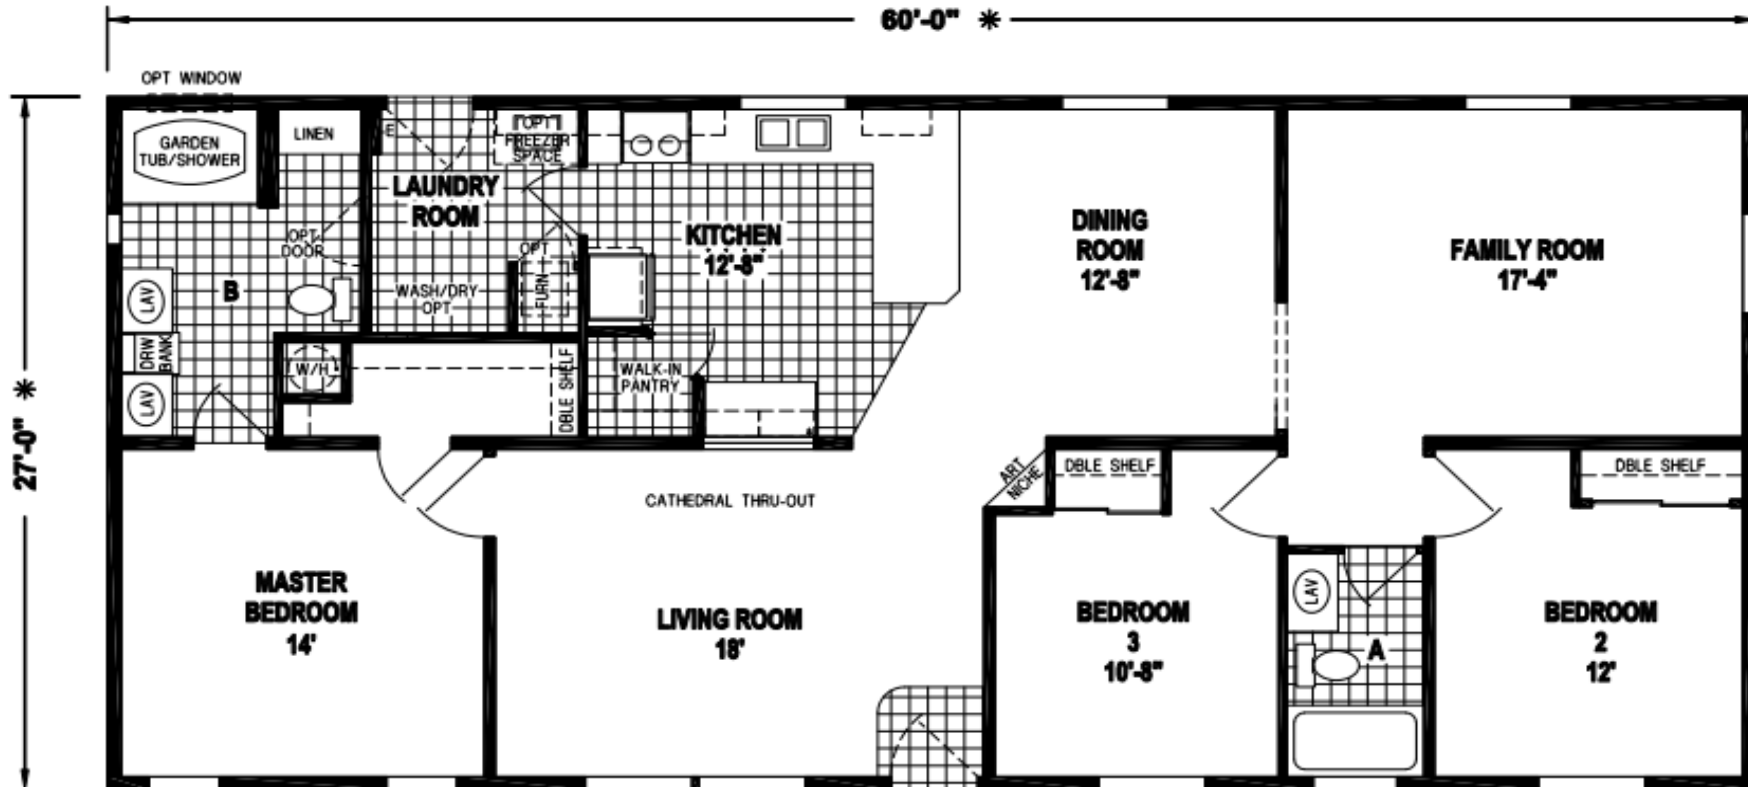

CRYSTAL MOUNTAIN MHC

— ENUMCLAW, WA —

1216CT/6028 (1,620 SQ. FT.) 3BEDROOM - 2BATHS - CATHEDRAL THRU-OUT

Skyline Homes

WESTRIDGE 1216CT